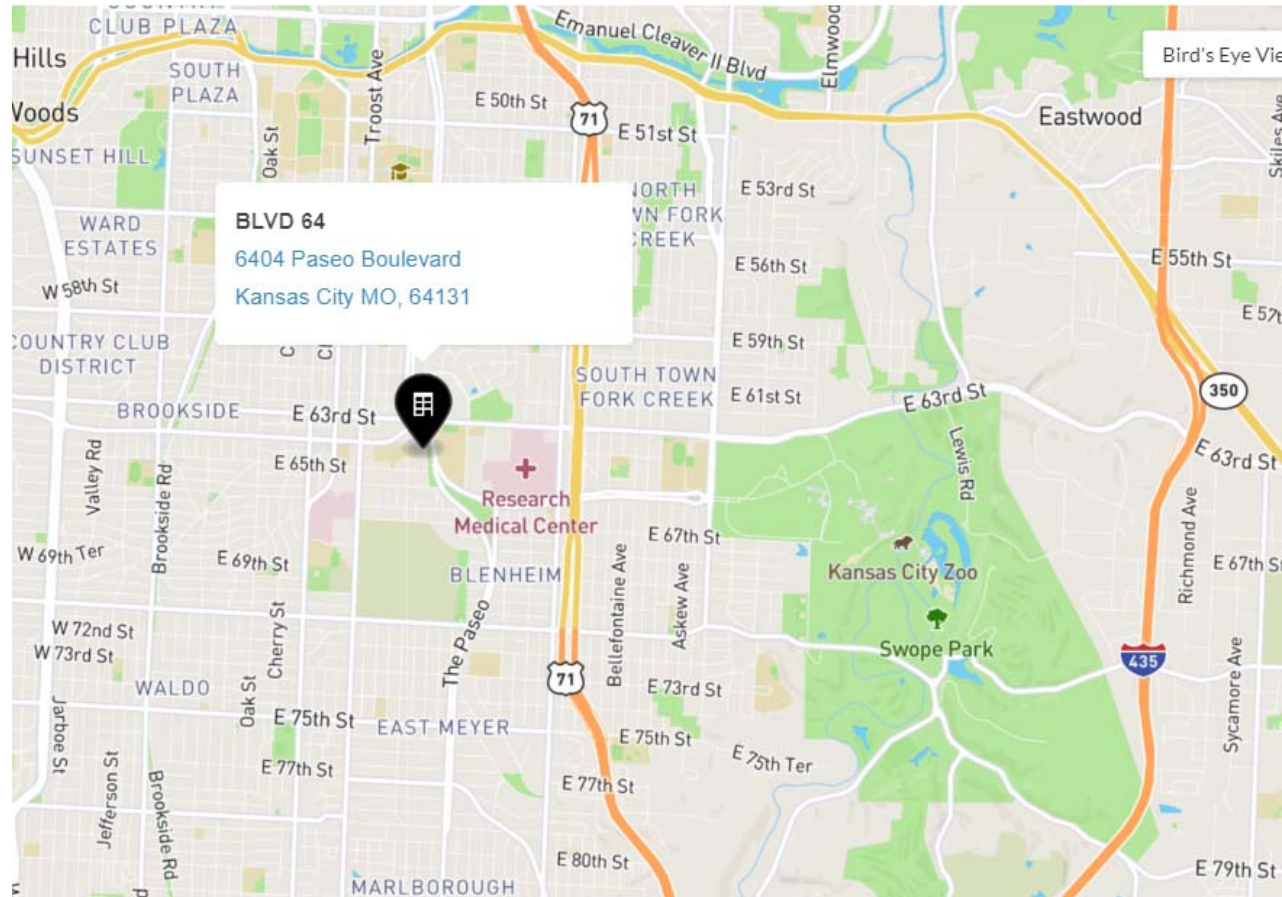

6404 PASEO / BLVD 64 APTS.

6434 Paseo URA
Council District: 5