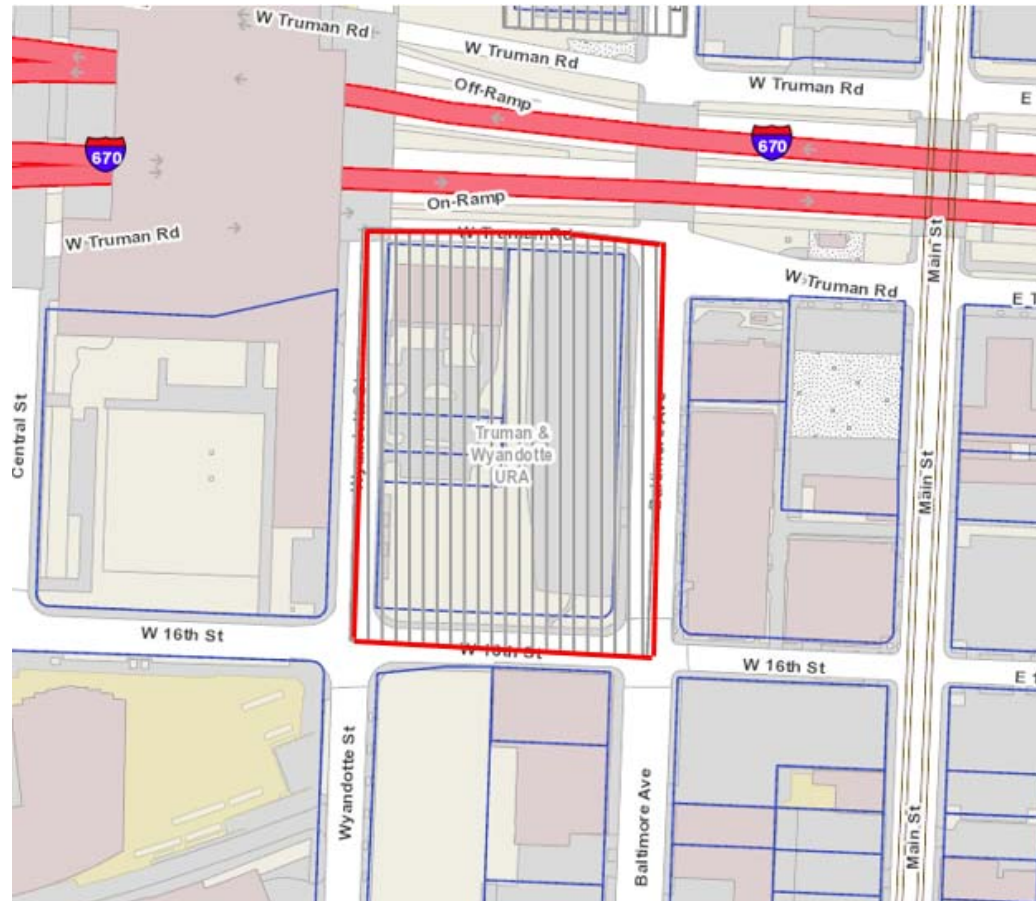

6404 PASEO

6434 Paseo URA
Council District: 5

6. KANSAS CITY CONVENTION CENTER HEADQUARTERS HOTEL

LOEWS HOTEL

ECONOMIC DEVELOPMENT CORPORATION

1514 WYANDOTTE

Truman & Wyandotte URA
Council District 4

Truman & Wyandotte URA